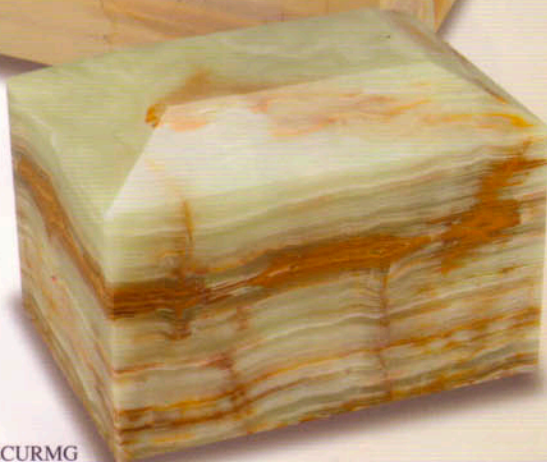

MAR5-25RECURGY  
Gray Marble  
5 5/8" x 4 5/8" Rectangular Urn

MAR5-25RECURFO  
Fossil Marble  
5 5/8" x 4 5/8"  
Rectangular Urn

MAR5-25RECURBZ  
Black Zebra Marble  
5 5/8" x 4 5/8"  
Rectangular Urn

ONX9RECURLG  
Light Green Onyx  
9.25" x 6.75" Rectangular Urn

MAR9RECURFO  
Fossil Marble  
9.25" x 6.75"  
Rectangular Urn

MAR9RECURTW  
Teakwood Marble  
9.25" x 6.75"  
Rectangular Urn

MAR9RECURGR  
Green Marble  
9.25" x 6.75" Rectangular Urn

MAR9RECURBO  
Botticino Marble  
9.25" x 6.75" Rectangular Urn

ONX9RECURMG  
Medium Green Onyx  
9.25" x 6.75" Rectangular Urn

MAR9RECURBZ  
Black Zebra Marble  
9.25" x 6.75" Rectangular Urn